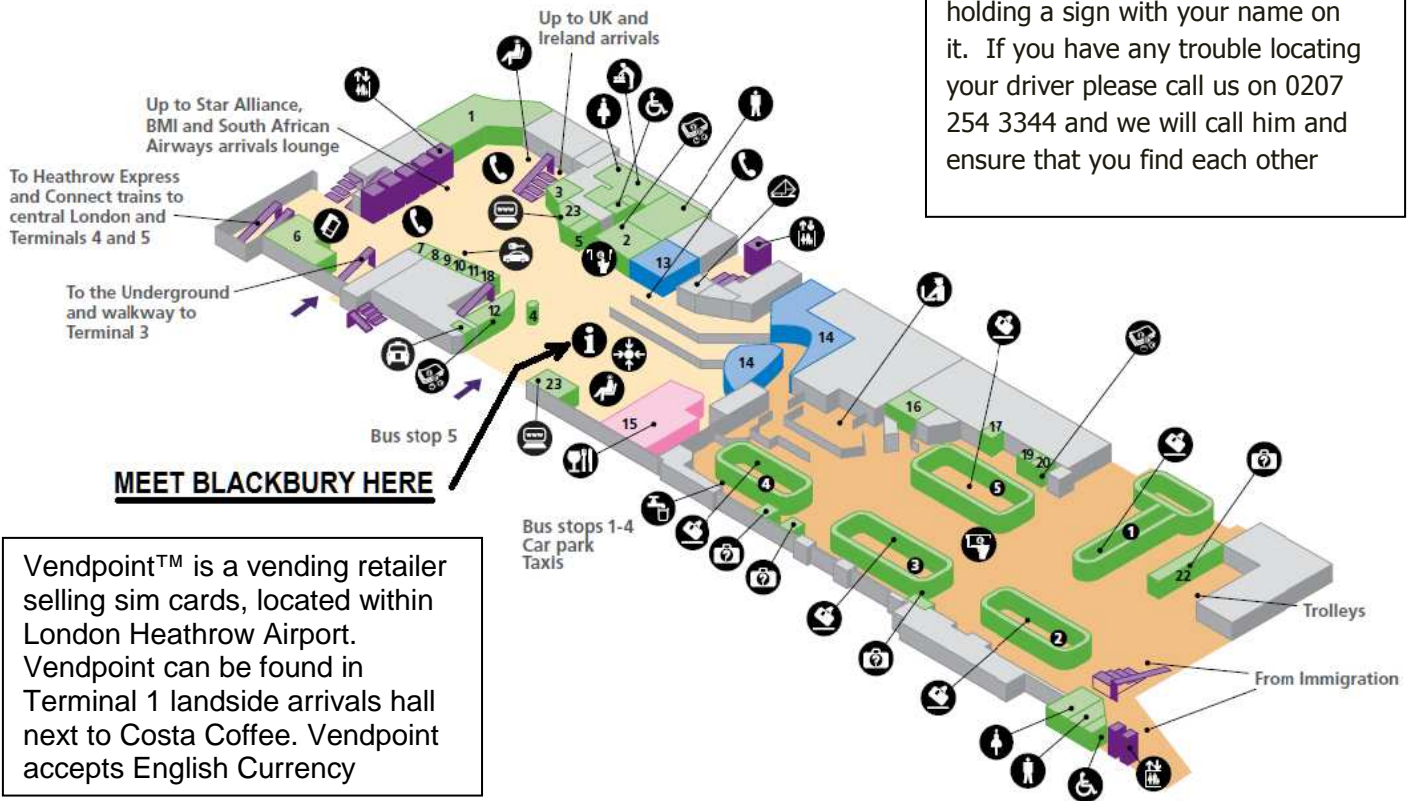

HEATHROW AIRPORT TERMINAL 1 ARRIVALS GROUND FLOOR

Cash Machine in baggage collection area - see symbol.

On arrival at Heathrow please make your way to the information desk, where your driver will be waiting holding a sign with your name on it. If you have any trouble locating your driver please call us on 0207 254 3344 and we will call him and ensure that you find each other

MEET BLACKBURY HERE

Vendpoint™ is a vending retailer selling sim cards, located within London Heathrow Airport. Vendpoint can be found in Terminal 1 landside arrivals hall next to Costa Coffee. Vendpoint accepts English Currency